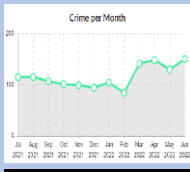

SOME OF OUR MONTH IN PICTURES

Speed Operation

Speed Operation

Burglary Patrols in Groby

Higham on the Hill

QUICK STAT

Want to know the stats of crime where you live? Quick stat allows and provides you to do this easily.

Operation Fortune, running in the Hinckley and Blaby area since September, has seen increased proactive police patrols, leading to 32 arrests and 19 properties searched for stolen material. Stolen property has been recovered including vehicles, drugs and cash. Burglary has reduced in the area by 40%.